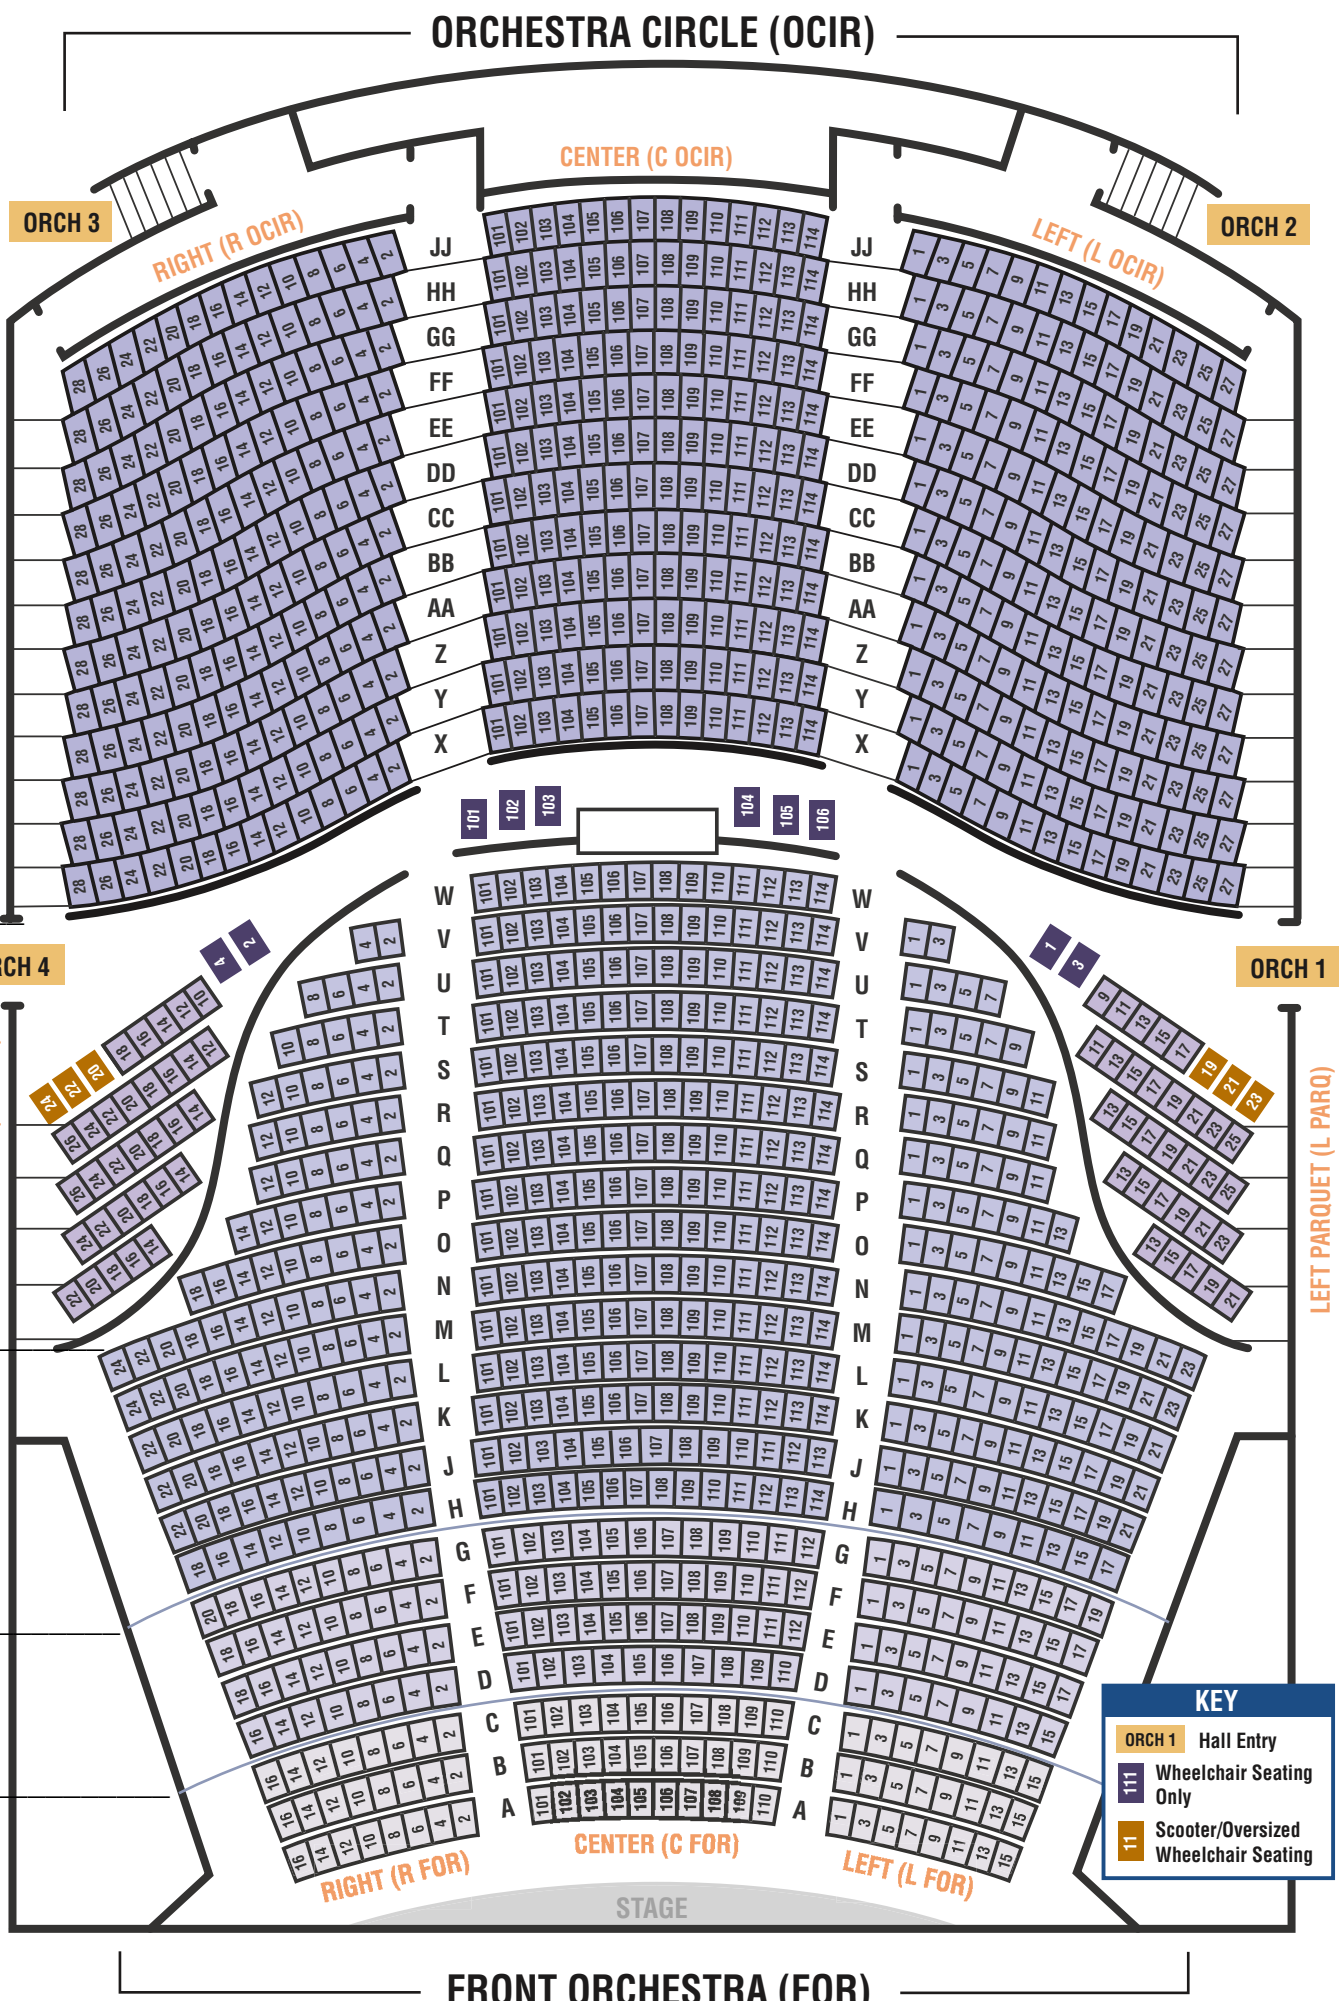

Weidner Center for the Performing Arts • 2420 Nicolet Dr, Green Bay, WI 54311-7001 • Ticket Office: 920-465-2217 or 1-800-328-TKTS

$20
$25
$30
$40
$50

KEY

- ORCH 1 Hall Entry
- 111 Wheelchair Seating Only
- 11 Scooter/Oversized Wheelchair Seating